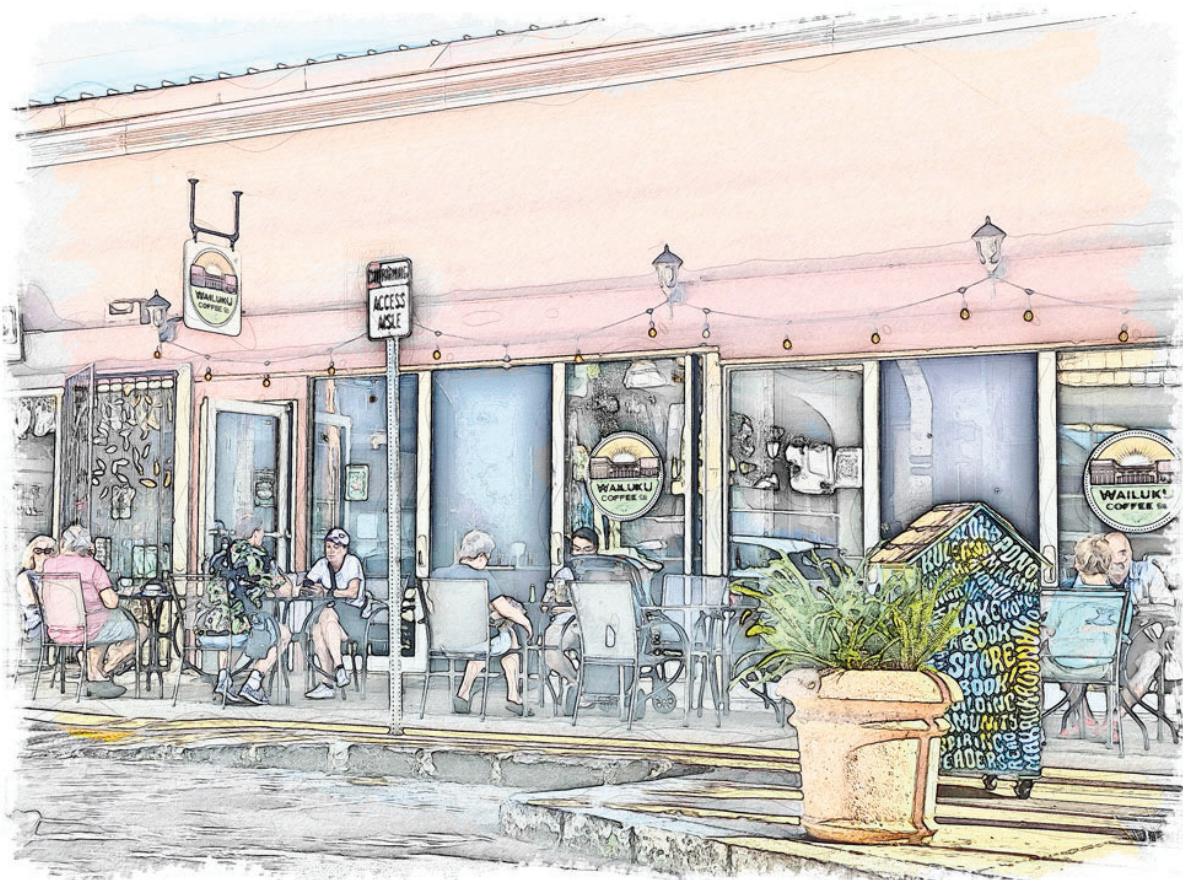

**HAWAII
GREEN**
10-ENTRY LEVEL

2023
**BUSINESS
PROGRAM**

**HAWAII
STATE
ENERGY
OFFICE**

Background:

Located in the historic town of Wailuku, their flagship café holds a special place in the heart of this Maui community. Formerly an old gas station, the building has been transformed into a vibrant hub where people can gather. The café has been affectionately dubbed the "Heart Beat" of Wailuku Town, a testament to its central role in the local community.