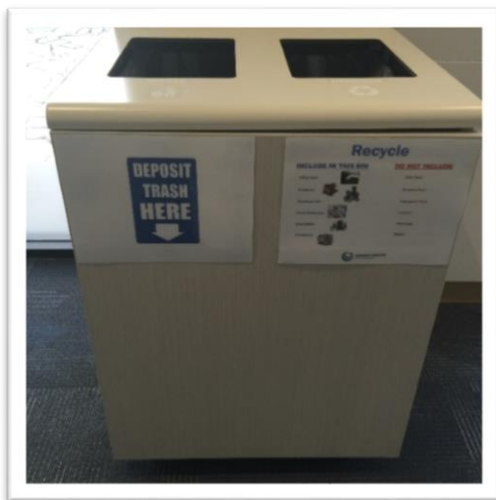

Purpose Room 3. The first two lectures featured Inger Andersen speaking about conservation and sustainable development, and Neal F. Lane, PhD., presenting on the relationships between scientists and the public. Hawaii Pacific University implemented a number of sustainable practices, including electronic communication and social media to promote the event. Attendees were encouraged to use alternative transportation to and from the events. Tableware was reusable or compostable. Recycling and composting helped divert a significant portion of the event's waste. In 2015, Hawaii Pacific University invested in Sika Roofing's EnergySmart Roof®, LED lighting and low flow bathroom toilets, and sink faucets in an effort to help reduce operational costs and environmental impact.

Highlighted Green Measures from the Event:

Solid Waste Reduction Methods:

Combination trash and recycle receptacle